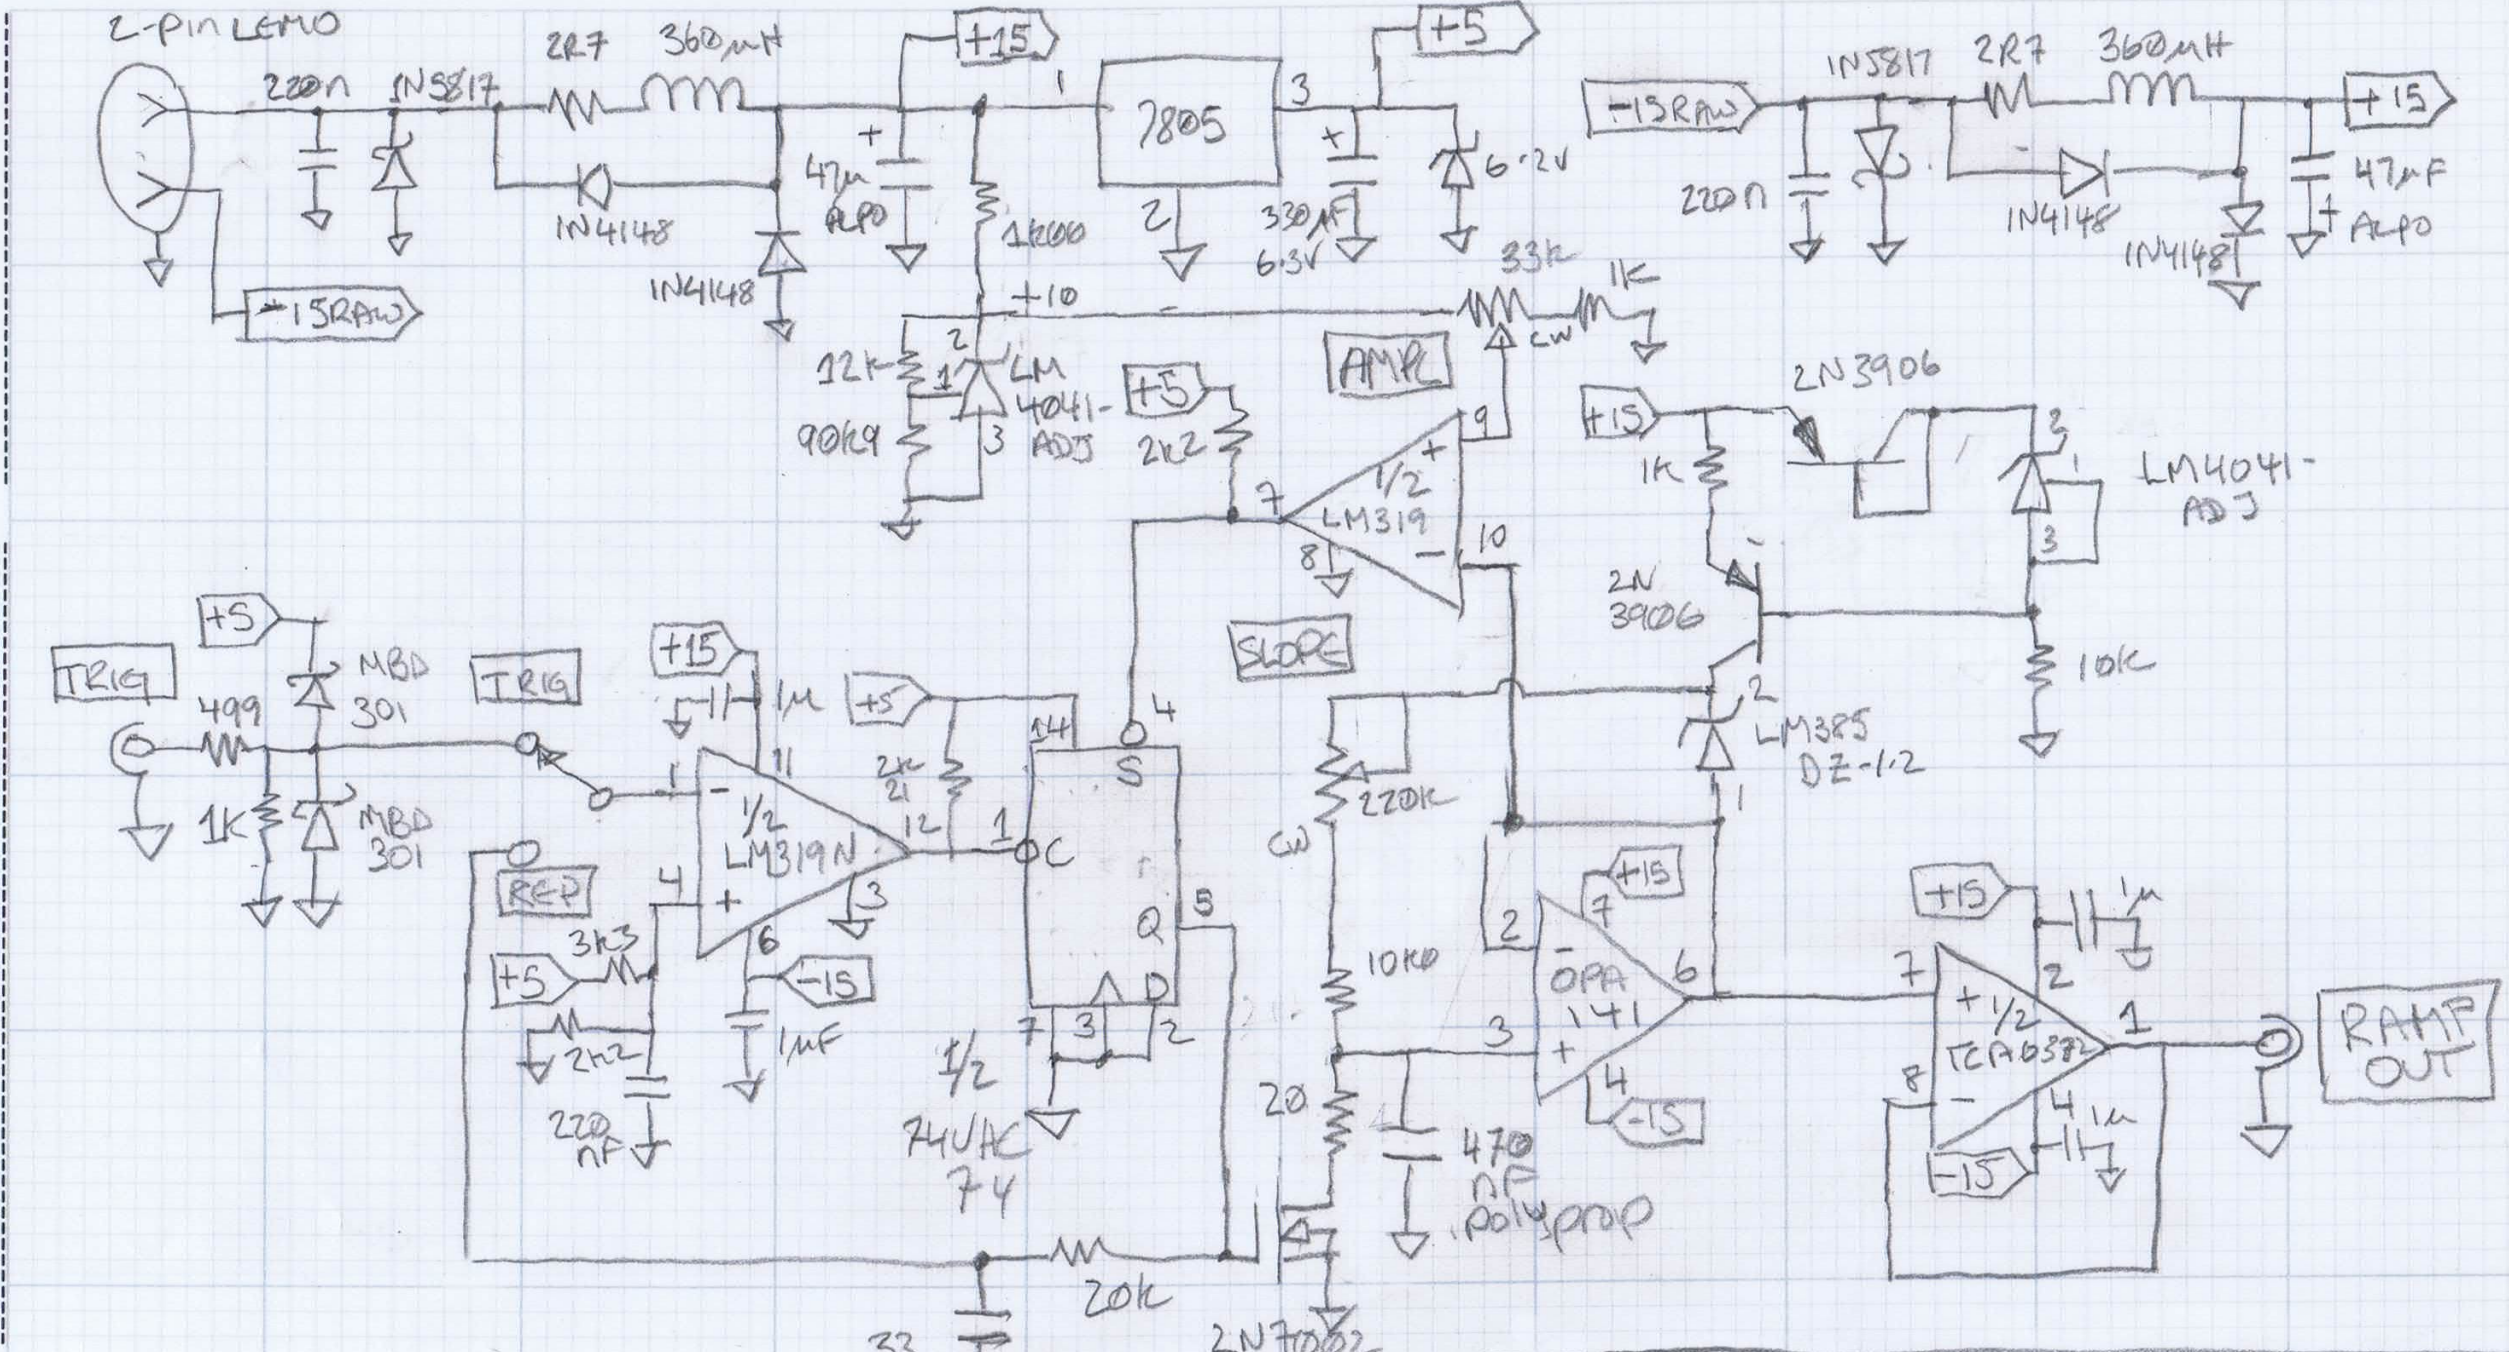

BY _____ DATE _____ SUBJECT _____ SHEET NO. _____ OF _____
 CHKD. BY _____ DATE _____ JOB NO. _____

33 nF
 ~200ps
 dead time
 after reset

VERY LINEAR RAMP GENERATOR
 V. 1.6
 P. HOBBBS
 EOI
 JAN 11/23