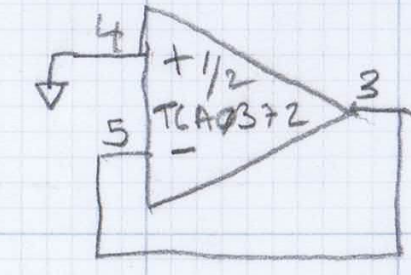

BY _____ DATE _____ SUBJECT _____ SHEET NO. _____ OF _____
 CHKD. BY _____ DATE _____ JOB NO. _____

33 nF
 ~200ps
 dead time
 after reset

VERY LINEAR RAMP GENERATOR
 V. 1.6
 P. HOBBBS
 EOI
 JAN 11/23