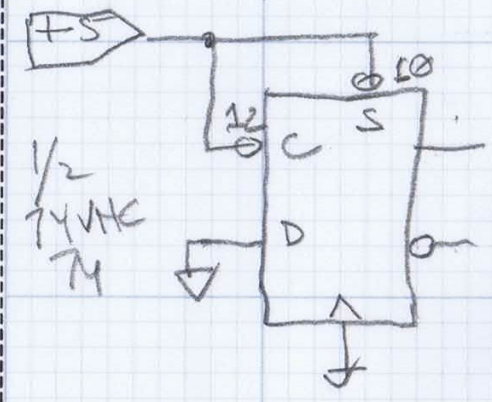

BY _____ DATE _____ SUBJECT _____ SHEET NO. _____ OF _____
 CHKD. BY _____ DATE _____ JOB NO. _____

33 nF
 ~200ps
 dead time
 after reset

VERY LINEAR RAMP GENERATOR
 V. 1.6
 P. HOBBBS
 EOI
 JAN 11/23