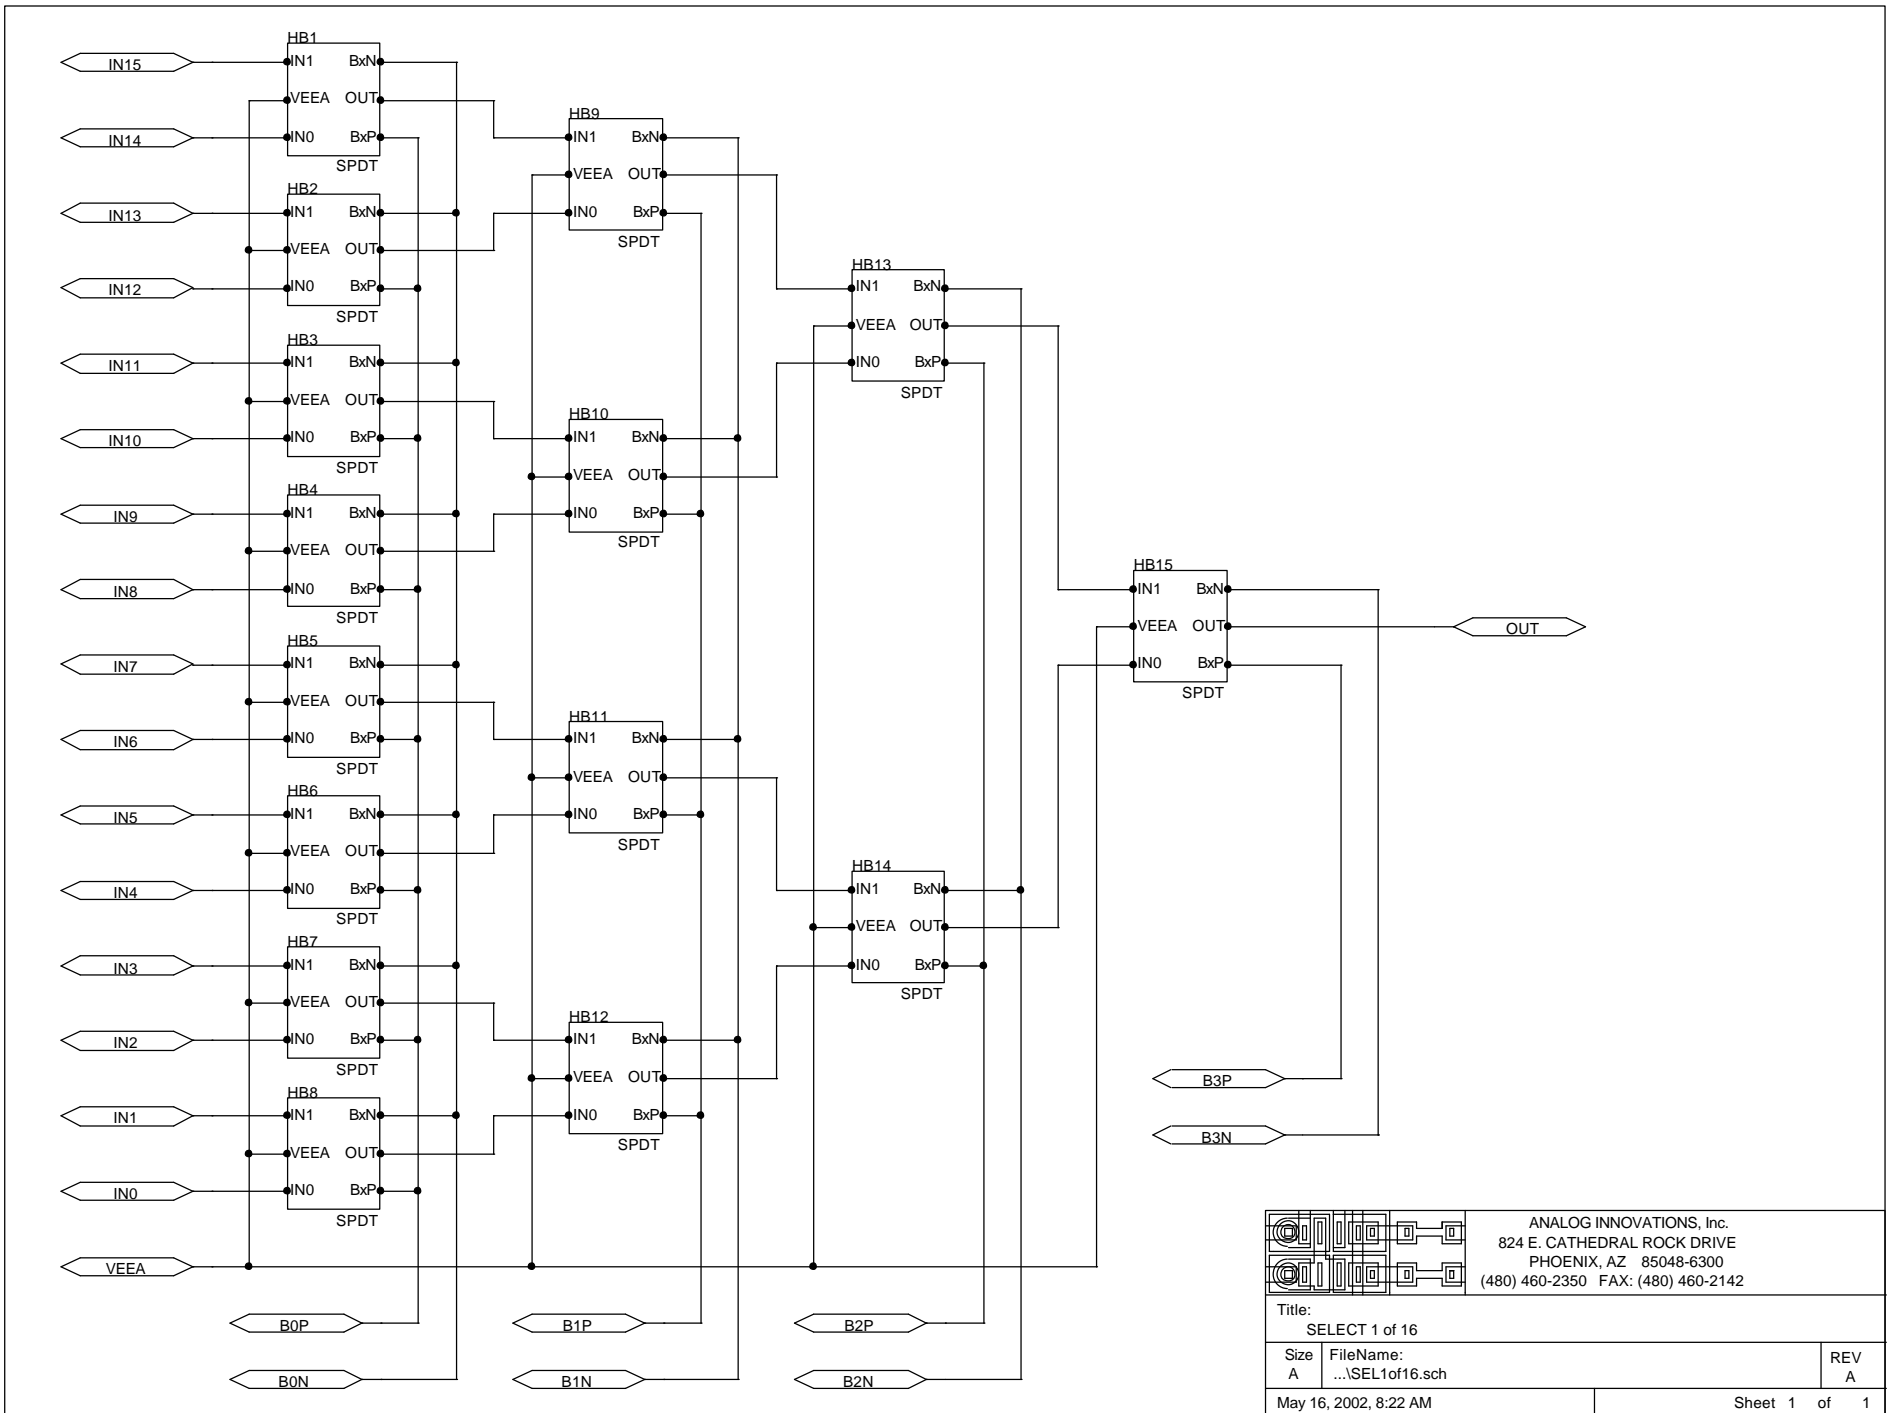

ANALOG INNOVATIONS, Inc.
824 E. CATHEDRAL ROCK DRIVE
PHOENIX, AZ 85048-6300
(480) 460-2350 FAX: (480) 460-2142

Title: SELECT 1 of 16		
Size A	FileName: ...SEL1of16.sch	REV A
May 16, 2002, 8:22 AM		Sheet 1 of 1