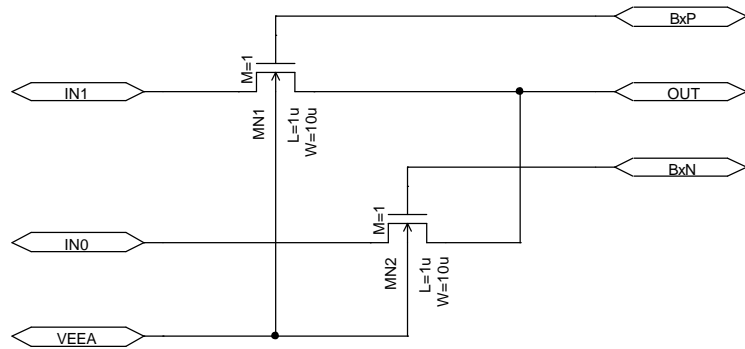

ANALOG INNOVATIONS, Inc.
824 E. CATHEDRAL ROCK DRIVE
PHOENIX, AZ 85048-6300
(480) 460-2350 FAX: (480) 460-2142

Title: SPDT Switch		
Size A	FileName: ...SPDT.sch	REV A
May 16, 2002, 9:28 AM		Sheet 1 of 1