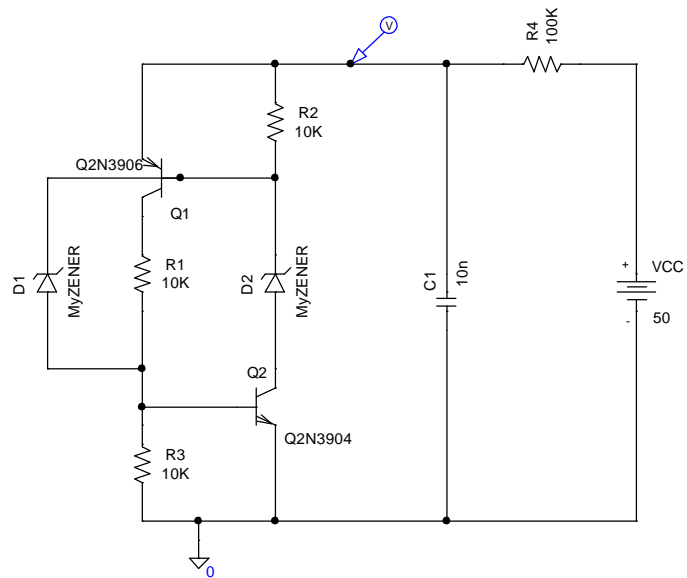

BVCEO/LVCEO SWEEP

SOLVER=0

		ANALOG INNOVATIONS, Inc. 824 E. CATHEDRAL ROCK DRIVE PHOENIX, AZ 85048-6300 (480) 460-2350 FAX: (480) 460-2142	
Title: BVCEO/LVCEO Oscillator			
Size A	FileName: ..\BVCEO.sch		REV A
August 12, 2002, 3:27 PM		Sheet 1 of 1	