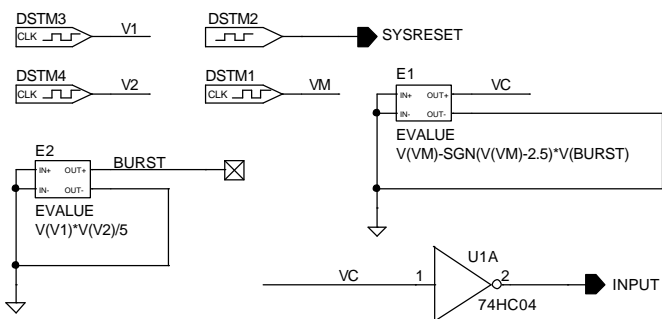

EXCITATION

ANALOG INNOVATIONS, Inc.
824 E. CATHEDRAL ROCK DRIVE
PHOENIX, AZ 85048-6300
(480) 460-2350 FAX: (480) 460-2142

Title: Problem from S.E.D		
Size A	FileName: D:\Projects\Expments\FlopFlops\AlternatingEdge.sch	REV A
November 6, 2007, 5:55 PM		Sheet 1 of 1